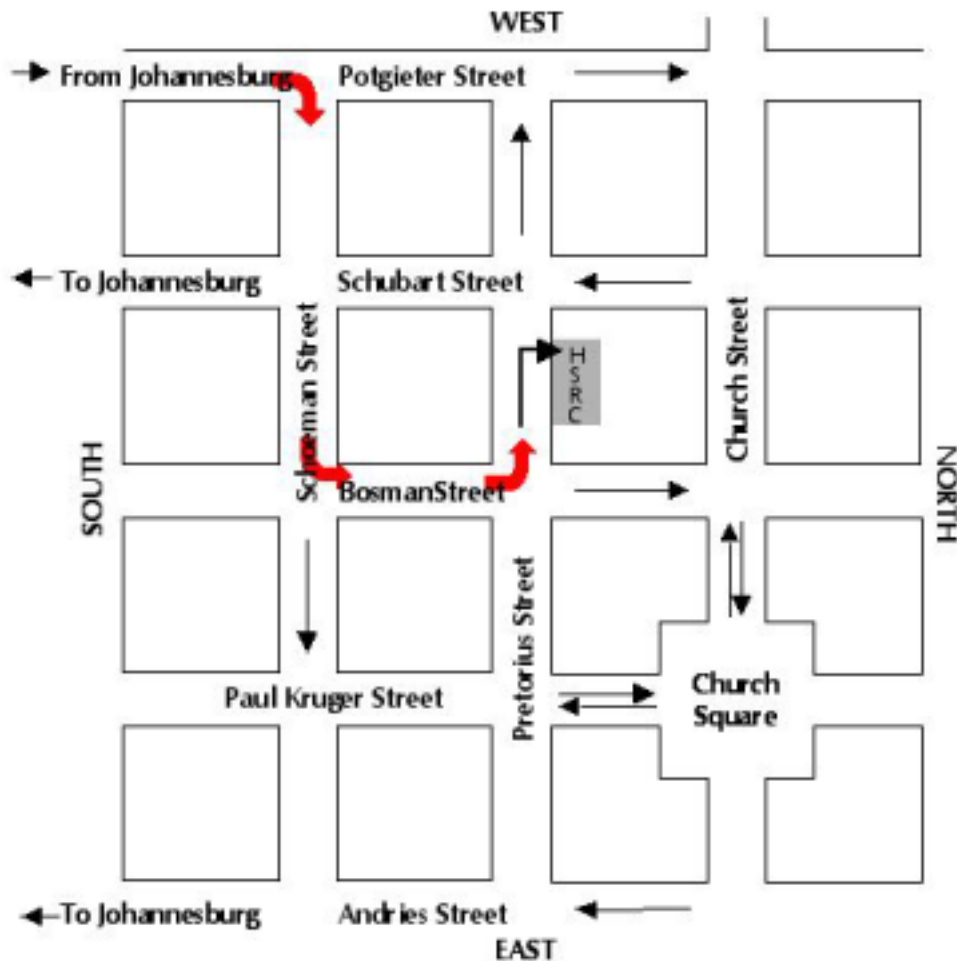

Directions from the airport to the Human Sciences Research Council (HSRC) Pretoria Office

134 Pretorius Street
Pretoria

From Johannesburg/Sandton/Roodepoort

- Travel North on the R28 (Ben Schoeman Highway) and enter Pretoria along Potgieter Street.
- Turn right into Schoeman Street.
- Turn left into Bosman Street.
- Turn left into Pretorius Street and get into the right most lane.
- The HSRC building (green and pink) is on the right between Bosman and Schubart Streets.
- Proceed along the length of the HSRC building and turn right into the underground parking; level A.

From Johannesburg International Airport/Kempton Park

- Travel North on the R21.
- Continue approximately 2.5 km in Van der Walt Street.
- Turn left into Pretorius Street.
- The HSRC building (green and pink) is on the right between Bosman and Schubart Streets.
- Proceed along the length of the HSRC building and turn right into the underground parking; level A.