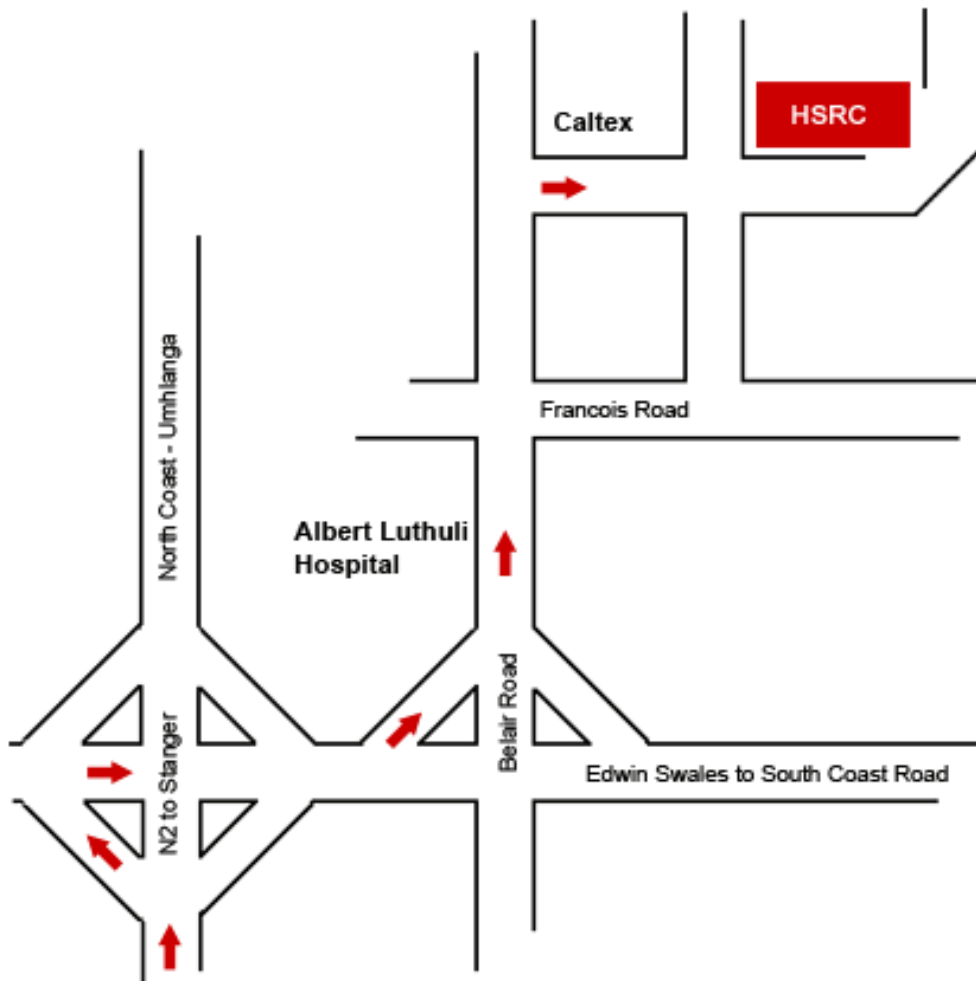

Directions from the airport to the Human Sciences Research Council (HSRC) Durban Office

Intuthuko Junction
750 Francois Road
Cato Manor
Durban

Directions:

- On the N2, take the Edwin Swales off ramp.
- Turn right into Edwin Swales and pass under the bridge.
- At the first set of traffic lights turn left into Belair Road.
- Proceed straight, pass Albert Luthuli Hospital on your left.
- Cross the four way intersection on Francois Road and turn right at the next set of traffic lights at the Caltex garage.
- Intuthuko Junction is a multi-coloured building on the left corner.
- The HSRC offices are on POD 5 and 6.